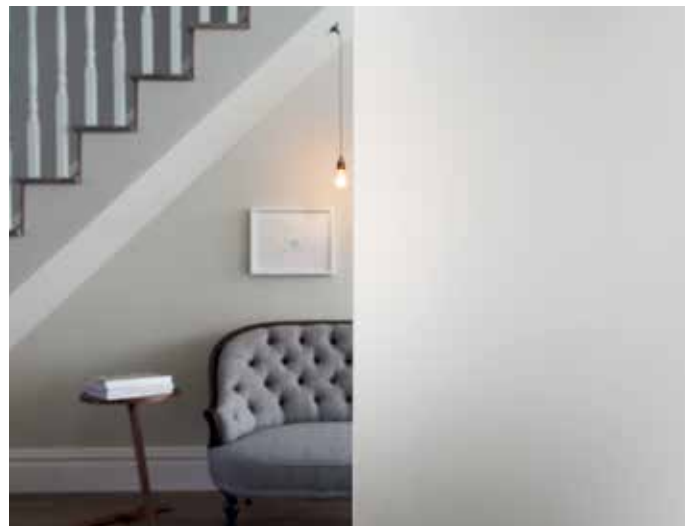

Pilkington Oriel Collection –
our premium etched range